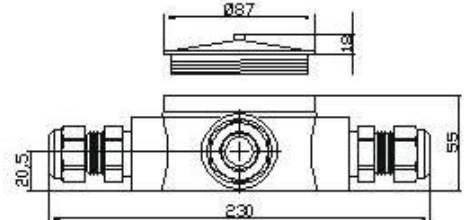

Technical Specifications

	BJA-03Ex	BJP-04Ex	BJA-04Ex	BJA-08Ex	BJS-04Ex
Hazardous protection	Eex d IIC T6/T5/T4	II 2G Ex e IIC T6 Gb II 2D Ex tb IIIC		II 2G Ex e IIC T6/T5/T4 Gb II 2G Ex ia IIC T6/T5/T4 Gb	
Load cell quantity	Up to 3		Up to 4	Up to 8	Up to 4
External grounding	Yes	No		Yes	
Sealing	No			Available	
Enclosure material	Aluminum	Polyester		Aluminum	Stainless steel
Protection class			IP66		
Cable glands	Galvanized steel R1/2			PG9 Polyamide	
Cable diameter	4 to 10 mm.			4 to 8 mm.	
Humidity			90% RH max, non condensing		
Dimensions	87 x 55 x 230 mm.	75 x 56 x 160 mm.	64 x 35 x 150 mm.	80 x 52 x 250 mm.	100 x 65 x 200 mm.
Weight (packed)	1070 gr.	600 gr.	450 gr.	1230 gr.	1180 gr.

Dimensions