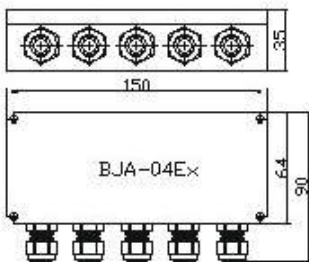

Technical Specifications

	BJA-03Ex	BJP-04Ex	BJA-04Ex	BJA-08Ex	BJS-04Ex
Hazardous protection	Eex d IIC T6/T5/T4	II 2G Ex e IIC T6 Gb II 2D Ex tb IIIC		II 2G Ex e IIC T6/T5/T4 Gb II 2G Ex ia IIC T6/T5/T4 Gb	
Load cell quantity	Up to 3		Up to 4	Up to 8	Up to 4
External grounding	Yes	No		Yes	
Sealing	No			Available	
Enclosure material	Aluminum	Polyester		Aluminum	Stainless steel
Protection class			IP66		
Cable glands	Galvanized steel R1/2			PG9 Polyamide	
Cable diameter	4 to 10 mm.			4 to 8 mm.	
Humidity			90% RH max, non condensing		
Dimensions	87 x 55 x 230 mm.	75 x 56 x 160 mm.	64 x 35 x 150 mm.	80 x 52 x 250 mm.	100 x 65 x 200 mm.
Weight (packed)	1070 gr.	600 gr.	450 gr.	1230 gr.	1180 gr.

Dimensions