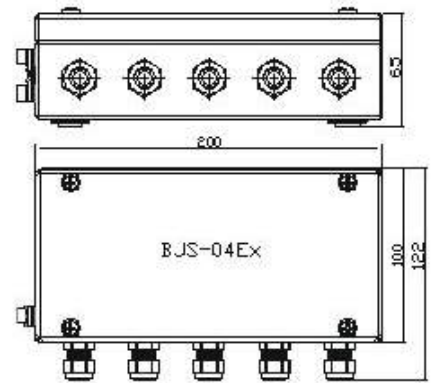

Technical Specifications

	BJA-03Ex	BJP-04Ex	BJA-04Ex	BJA-08Ex	BJS-04Ex
Hazardous protection	Eex d IIC T6/T5/T4	II 2G Ex e IIC T6 Gb II 2D Ex tb IIIC		II 2G Ex e IIC T6/T5/T4 Gb II 2G Ex ia IIC T6/T5/T4 Gb	
Load cell quantity	Up to 3		Up to 4	Up to 8	Up to 4
External grounding	Yes	No		Yes	
Sealing	No			Available	
Enclosure material	Aluminum	Polyester		Aluminum	Stainless steel
Protection class			IP66		
Cable glands	Galvanized steel R1/2			PG9 Polyamide	
Cable diameter	4 to 10 mm.			4 to 8 mm.	
Humidity			90% RH max, non condensing		
Dimensions	87 x 55 x 230 mm.	75 x 56 x 160 mm.	64 x 35 x 150 mm.	80 x 52 x 250 mm.	100 x 65 x 200 mm.
Weight (packed)	1070 gr.	600 gr.	450 gr.	1230 gr.	1180 gr.

Dimensions