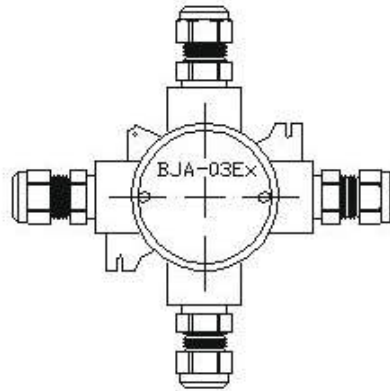

Technical Specifications

	BJA-03Ex	BJP-04Ex	BJA-04Ex	BJA-08Ex	BJS-04Ex
Hazardous protection	Eex d IIC T6/T5/T4	II 2G Ex e IIC T6 Gb II 2D Ex tb IIIC		II 2G Ex e IIC T6/T5/T4 Gb II 2G Ex ia IIC T6/T5/T4 Gb	
Load cell quantity	Up to 3		Up to 4	Up to 8	Up to 4
External grounding	Yes	No		Yes	
Sealing	No			Available	
Enclosure material	Aluminum	Polyester		Aluminum	Stainless steel
Protection class			IP66		
Cable glands	Galvanized steel R1/2			PG9 Polyamide	
Cable diameter	4 to 10 mm.			4 to 8 mm.	
Humidity			90% RH max, non condensing		
Dimensions	87 x 55 x 230 mm.	75 x 56 x 160 mm.	64 x 35 x 150 mm.	80 x 52 x 250 mm.	100 x 65 x 200 mm.
Weight (packed)	1070 gr.	600 gr.	450 gr.	1230 gr.	1180 gr.

Dimensions