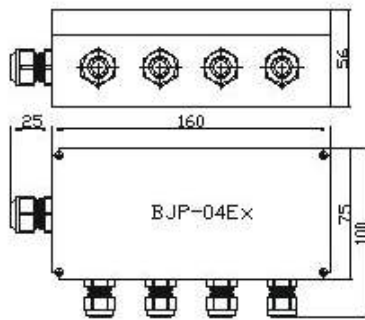

Technical Specifications

	BJA-03Ex	BJP-04Ex	BJA-04Ex	BJA-08Ex	BJS-04Ex
Hazardous protection	Eex d IIC T6/T5/T4	II 2G Ex e IIC T6 Gb II 2D Ex tb IIIC		II 2G Ex e IIC T6/T5/T4 Gb II 2G Ex ia IIC T6/T5/T4 Gb	
Load cell quantity	Up to 3		Up to 4	Up to 8	Up to 4
External grounding	Yes	No		Yes	
Sealing	No			Available	
Enclosure material	Aluminum	Polyester		Aluminum	Stainless steel
Protection class			IP66		
Cable glands	Galvanized steel R1/2			PG9 Polyamide	
Cable diameter	4 to 10 mm.			4 to 8 mm.	
Humidity			90% RH max, non condensing		
Dimensions	87 x 55 x 230 mm.	75 x 56 x 160 mm.	64 x 35 x 150 mm.	80 x 52 x 250 mm.	100 x 65 x 200 mm.
Weight (packed)	1070 gr.	600 gr.	450 gr.	1230 gr.	1180 gr.

Dimensions