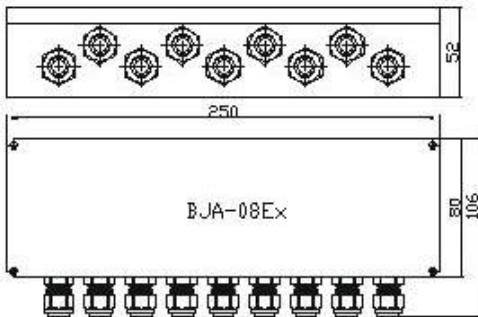

Technical Specifications

	BJA-03Ex	BJP-04Ex	BJA-04Ex	BJA-08Ex	BJS-04Ex
Hazardous protection	Eex d IIC T6/T5/T4	II 2G Ex e IIC T6 Gb II 2D Ex tb IIIC		II 2G Ex e IIC T6/T5/T4 Gb II 2G Ex ia IIC T6/T5/T4 Gb	
Load cell quantity	Up to 3		Up to 4	Up to 8	Up to 4
External grounding	Yes	No		Yes	
Sealing	No			Available	
Enclosure material	Aluminum	Polyester		Aluminum	Stainless steel
Protection class			IP66		
Cable glands	Galvanized steel R1/2			PG9 Polyamide	
Cable diameter	4 to 10 mm.			4 to 8 mm.	
Humidity			90% RH max, non condensing		
Dimensions	87 x 55 x 230 mm.	75 x 56 x 160 mm.	64 x 35 x 150 mm.	80 x 52 x 250 mm.	100 x 65 x 200 mm.
Weight (packed)	1070 gr.	600 gr.	450 gr.	1230 gr.	1180 gr.

Dimensions