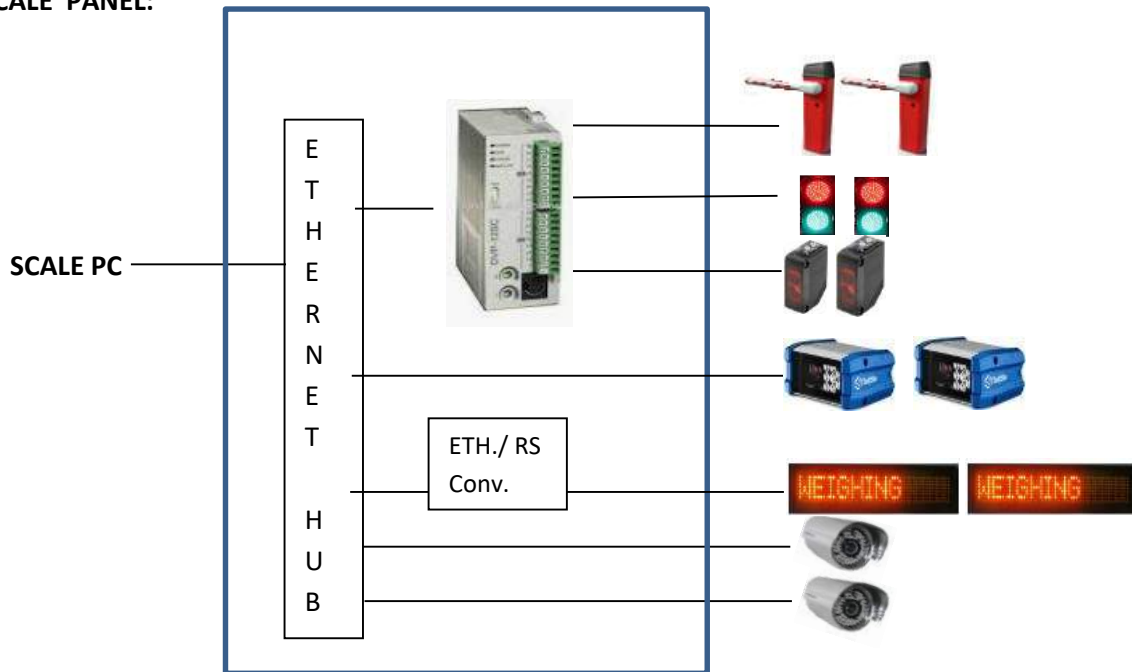

CONNECTION BOX

Ethernet TCP/IP

MAIN SERVER

SCALE PANEL:

Videos:

Unilever-Konya Plant

<https://www.dropbox.com/s/ji50qu4n6b8pys4/Plate%20reading%20Camera.MOV?dl=0>

Avrupa Serbest Bölge-Çorlu